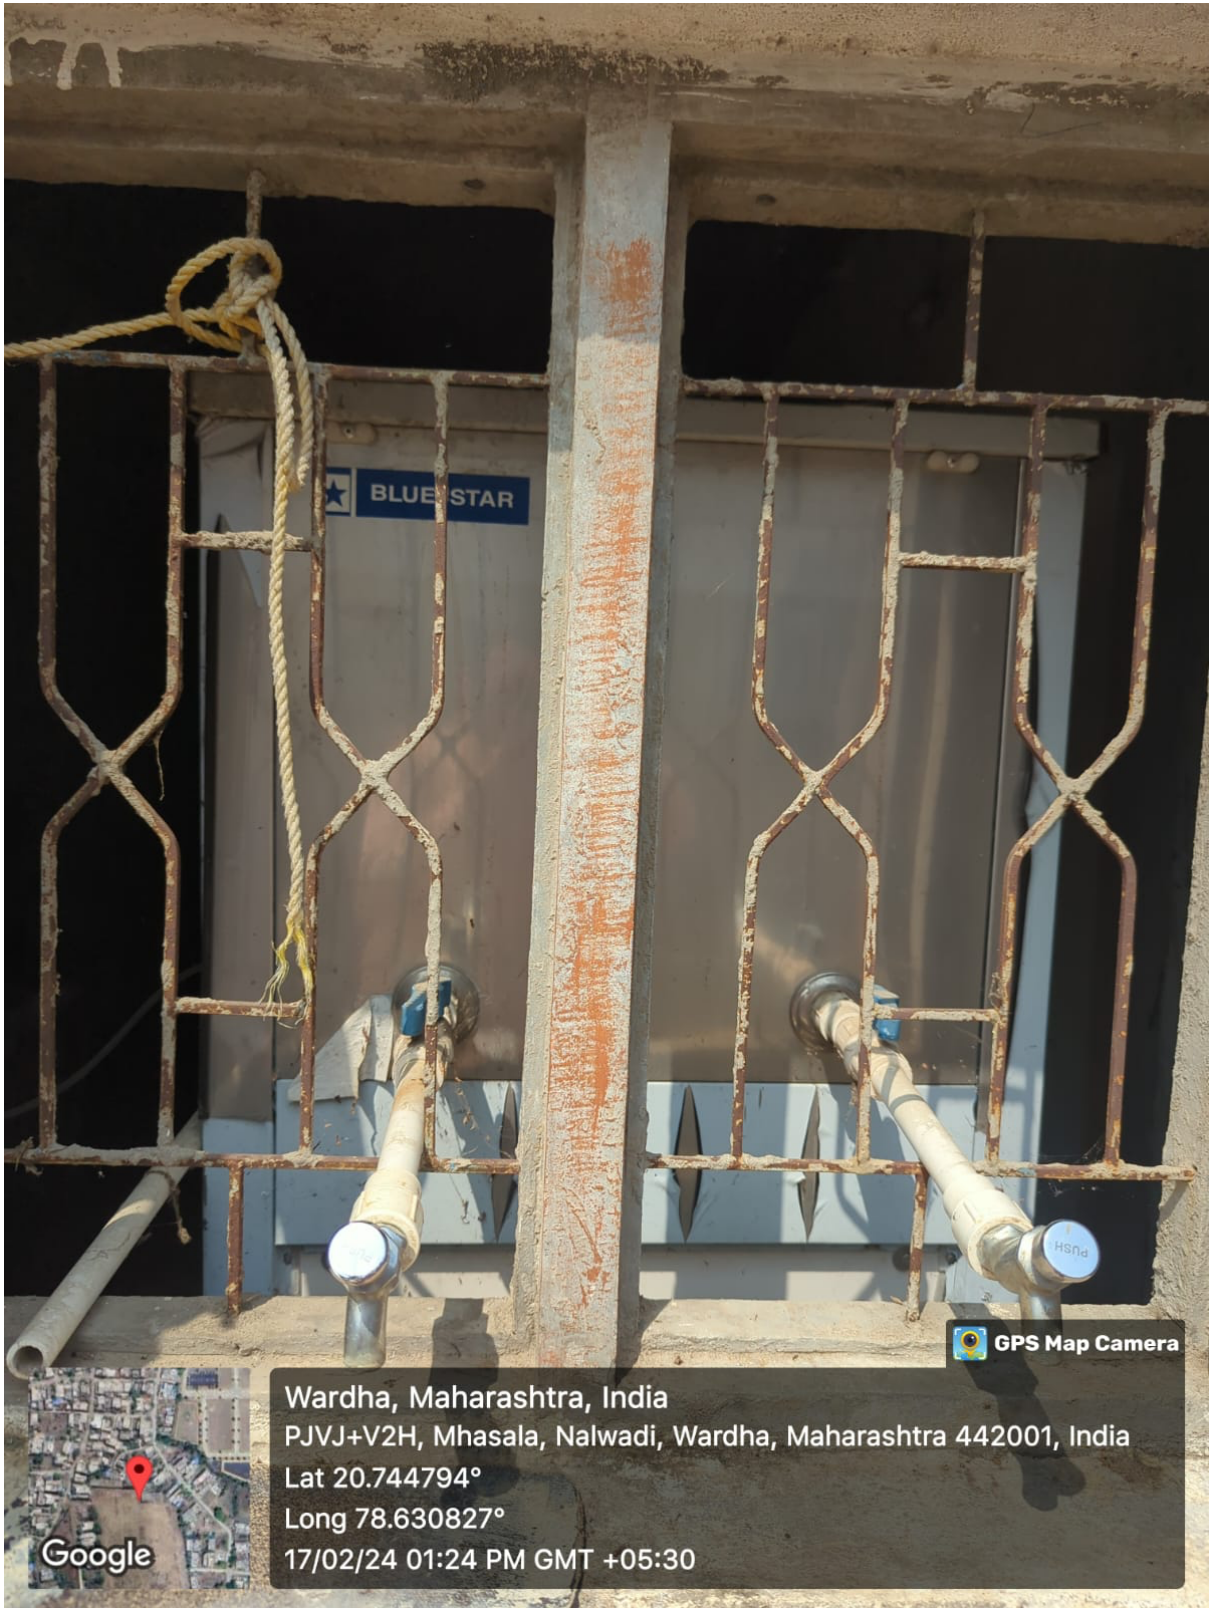

Safe Drinking Water

Wardha, Maharashtra, India
PJVJ+V2H, Mhasala, Nalwadi, Wardha, Maharashtra 442001, India
Lat 20.744794°
Long 78.630827°
17/02/24 01:24 PM GMT +05:30

GPS Map Camera